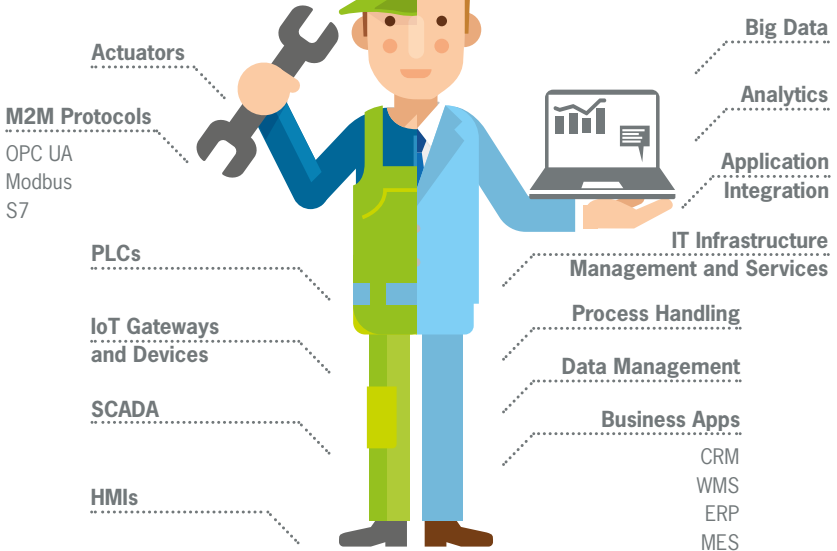

OT/IT INTEGRATION

From Data Generation
to Data Consumption

OT WORLD Data Generation

IT WORLD Data Consumption

OT BENEFITS:

- Operational efficiency
- Better scalability
- Secured and manageable edge infrastructure

IT BENEFITS:

- Secure real-time communication with enterprise assets
- More efficiency for creating, scaling, maintaining and securing the infrastructure

IoT BENEFITS:

- Increase in operational performance
- Protection of profit margins
- Customer retention
- New business models